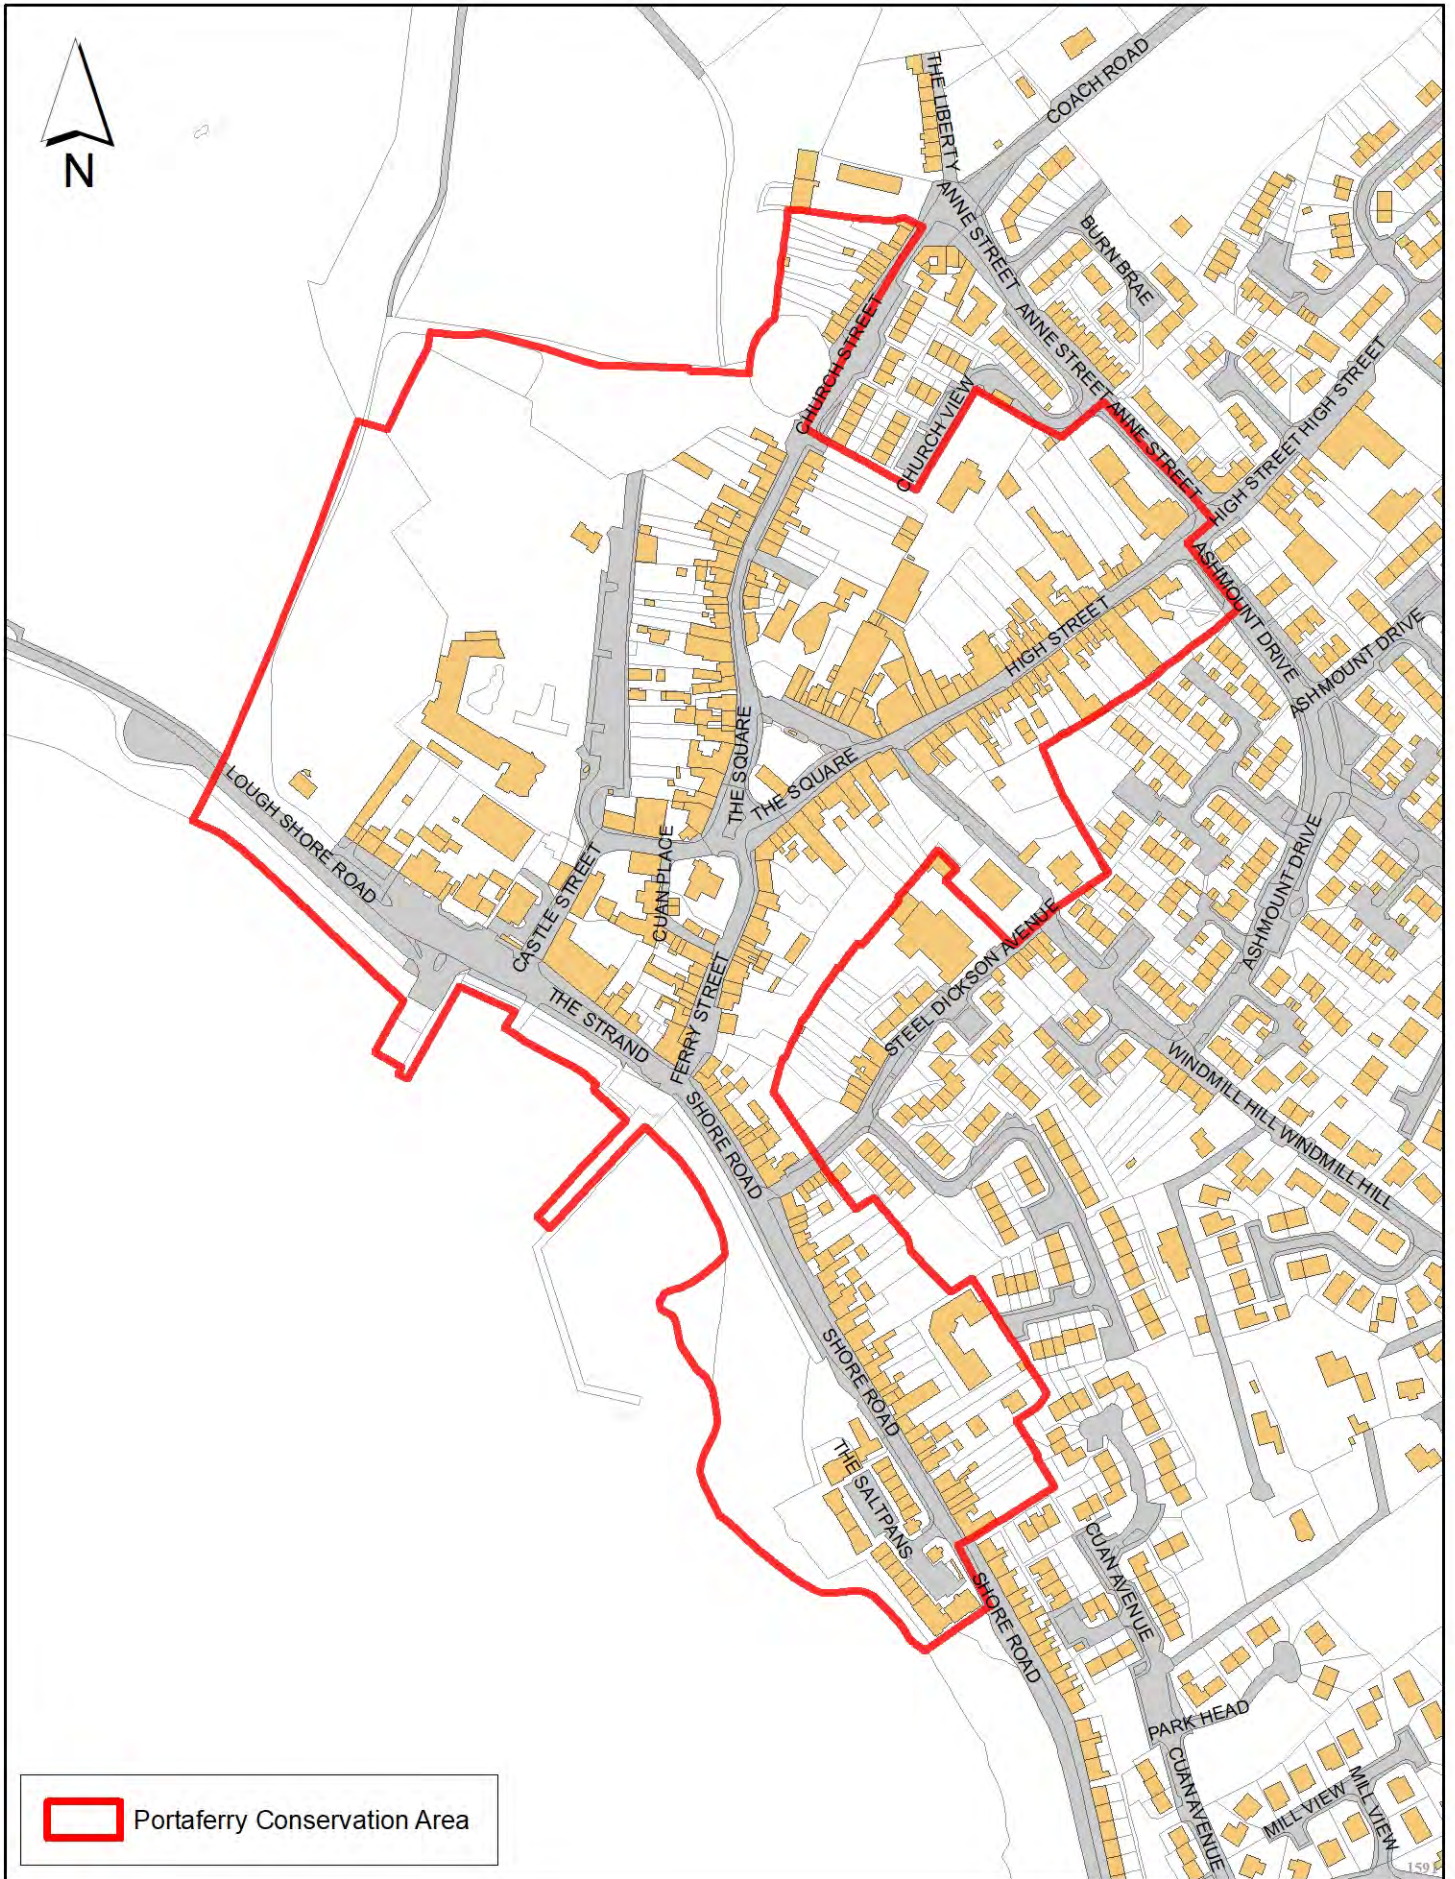

This is based upon Crown Copyright and is reproduced with the permission of Land & Property Services under delegated authority from the Controller of Her Majesty's Stationery Office, ©Crown copyright and database right 2018 CS&LA156

 Hollywood Conservation Area

0 62.5 125 250 375 500 Meters

This is based upon Crown Copyright and is reproduced with the permission of Land & Property Services under delegated authority from the Controller of Her Majesty's Stationery Office, ©Crown copyright and database right 2018 CS&LA156