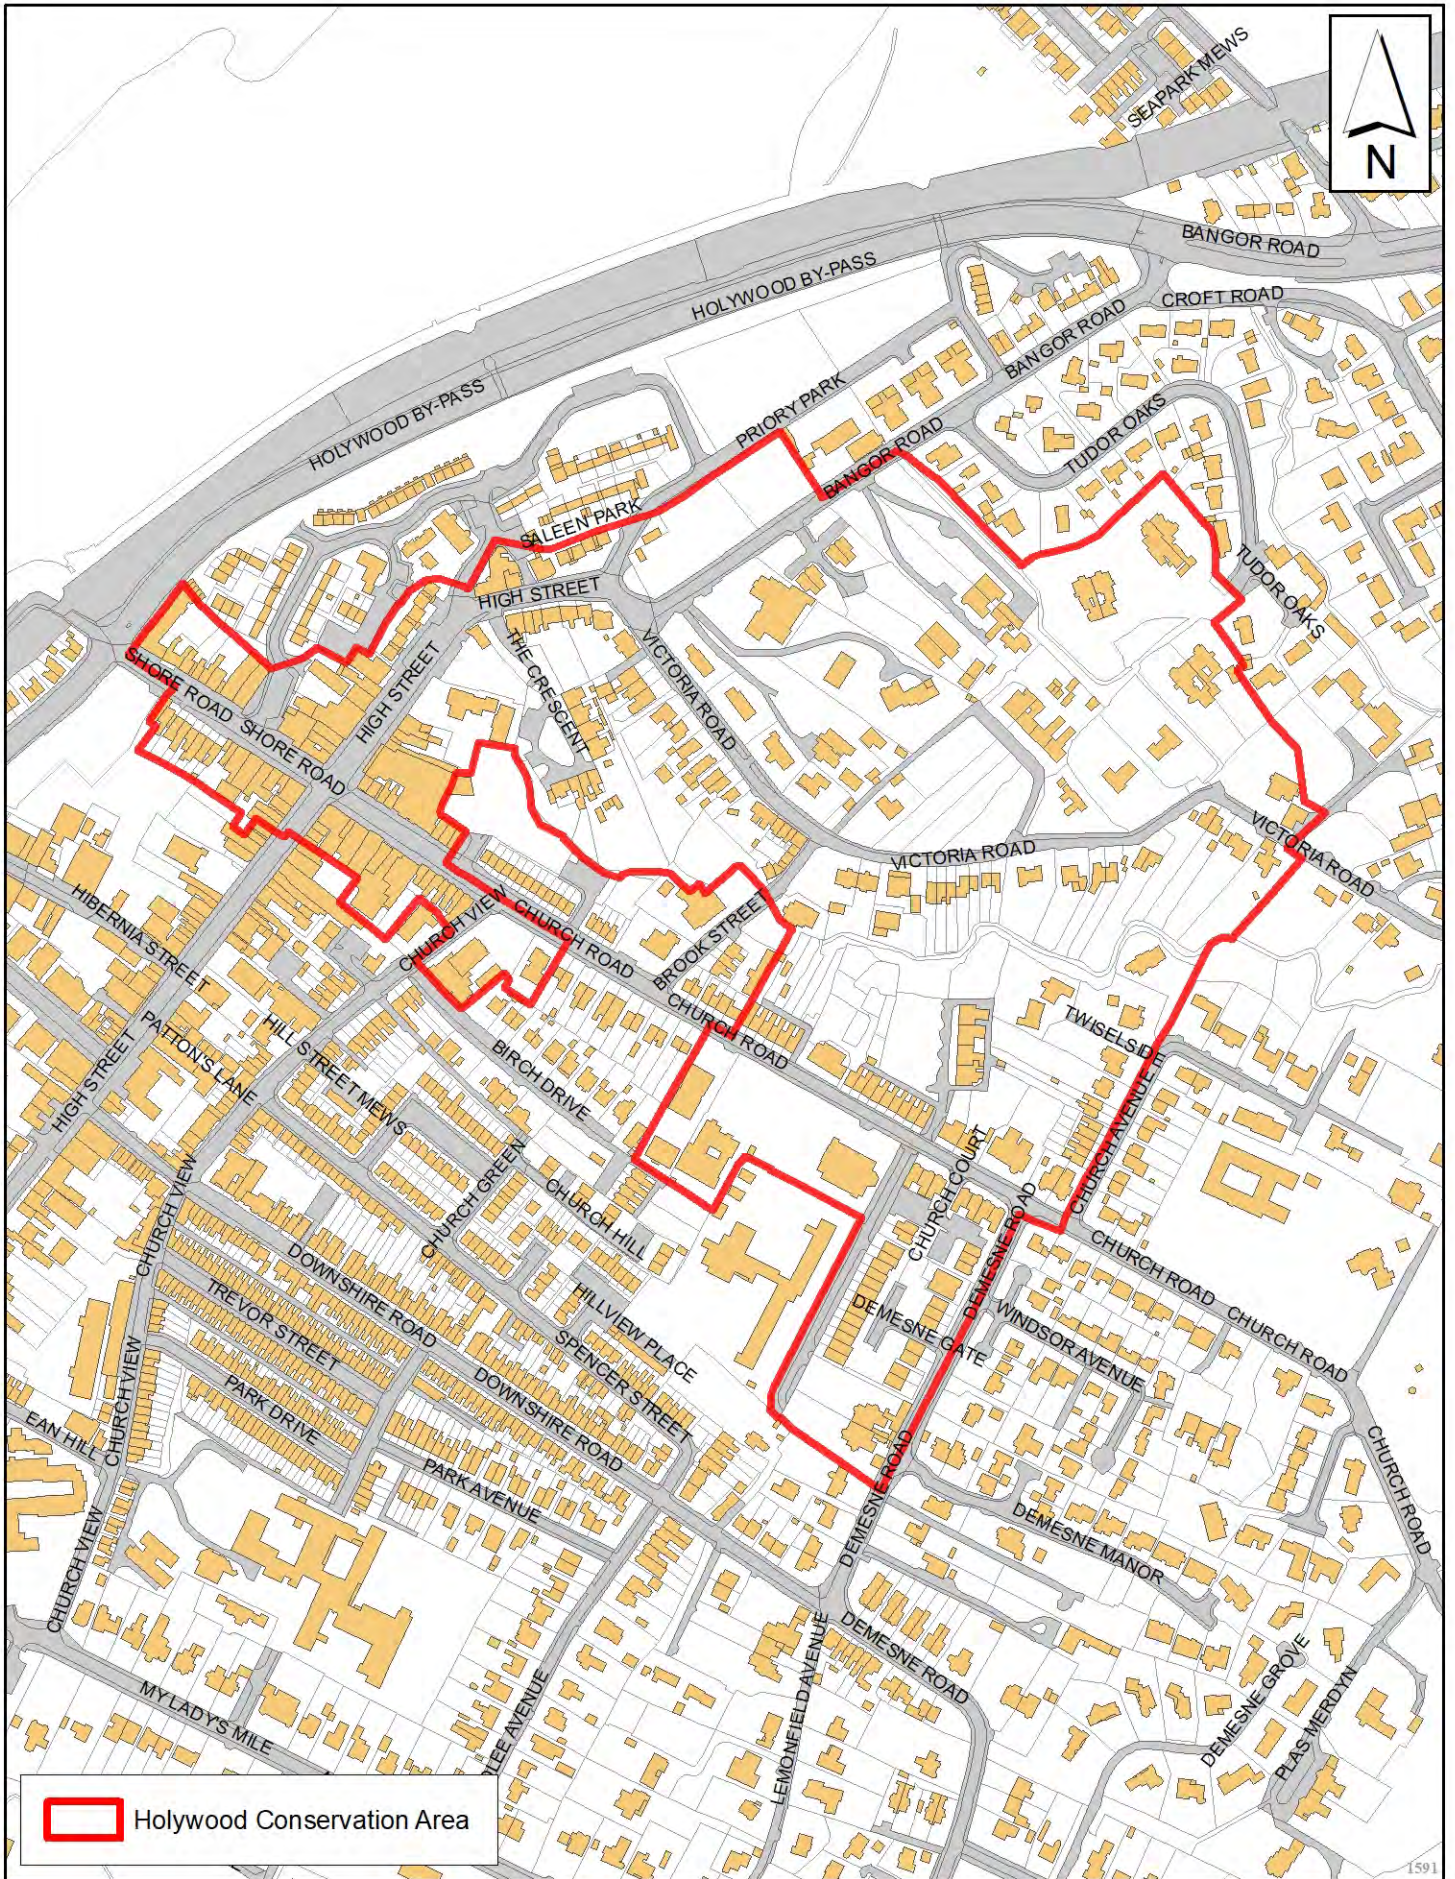

This is based upon Crown Copyright and is reproduced with the permission of Land & Property Services under delegated authority from the Controller of Her Majesty's Stationery Office, ©Crown copyright and database right 2018 CS&LA156

 Hollywood Conservation Area

0 62.5 125 250 375 500 Meters

This is based upon Crown Copyright and is reproduced with the permission of Land & Property Services under delegated authority from the Controller of Her Majesty's Stationery Office, ©Crown copyright and database right 2018 CS&LA156